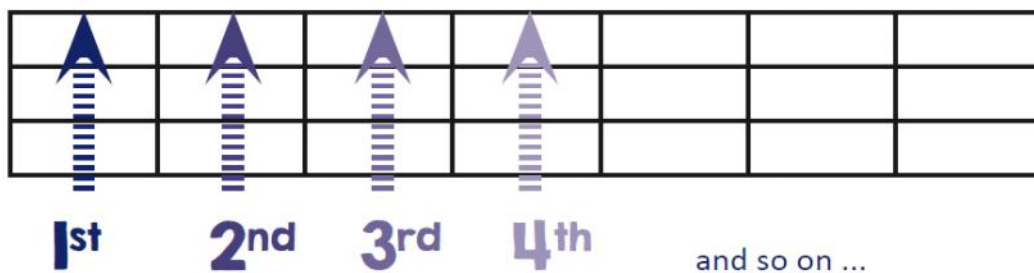

Learn to play the Ukulele

FRETS

STRINGS

Remember your string names:

G _____

C _____

E _____

A _____